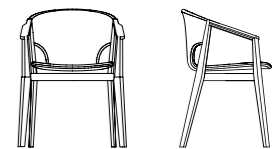

DINING CHAIR 380€ Aprox.