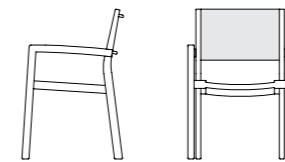

MYA

The rugged construction of the Mya seat is combined with the pleasing comfort of the seat and back, made in a synthetic fabric which resists all weatheconditions.

La construcción robusta del asiento Mya se combina con la agradable comodidad de la parte posterior del asiento, realizada en un material de tejido sintético que resiste todo tipo de condiciones del clima.

DINING ARMCHAIR 255€ Aprox.

Mya colors and textures