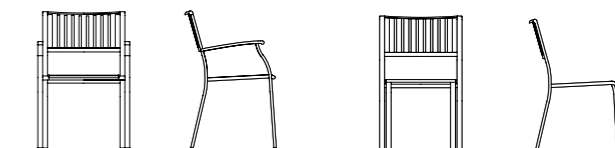

2 SEATER SOFA 1020€ Aprox.

LOUNGE ARMCHAIR 580€ Aprox.

POUF 370€ Aprox.

DINING ARMCHAIR 260€ Aprox.

DINING CHAIR 235€ Aprox.

FOLDING ARMCHAIR 285€ Aprox.

FOLDING CHAIR 250€ Aprox.

COFFEE TABLE 260€ Aprox.