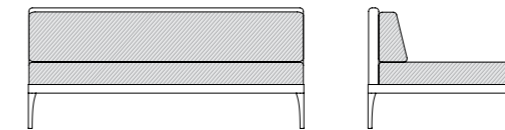

CENTRAL MODULE 1.080€ Aprox.