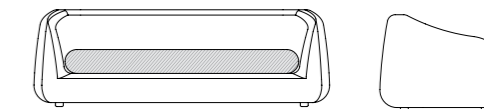

PHORMA

The hand-woven Etwick fibre in the Phorma collection traces sleek and winding shapes, creating a pleasing and natural sense of well-being.

La fibra tejida a mano Gatwick en los trazos elegantes y sinuosas formas, creación de un agradable y natural sensación de bienestar.

3 SEATER SOFA 1890€ Aprox.