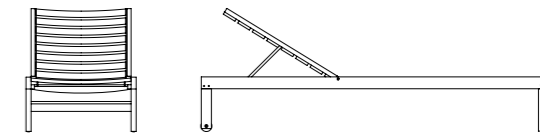

SAND

The solid and rational wood frame of the Sand sun lounger, with adjustable back, accommodates, in the lighter solution, convenient waterproof fabric or, in the version in teak throughout, a soft mattress.

El sólido y racional marco de madera de la tumbona Sand, con la parte posterior ajustable, acomoda, convenientemente con tela impermeable o, en la versión en madera de teca, un colchón suave.

SUNBED - TEAK 735€ Aprox.