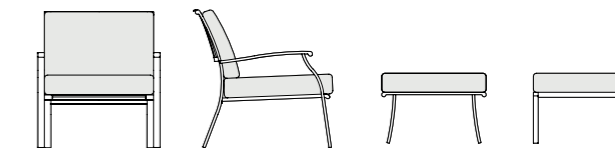

LOUNGE ARMCHAIR 580€ Aprox.

POUF 370€ Aprox.