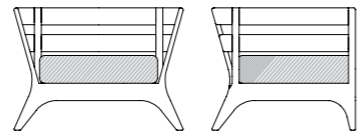

DINING CHAIR 138€ Aprox.