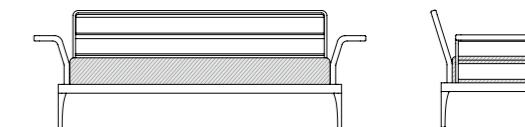

3 SEATER SOFA WITH ARMRESTS 2.540€ Aprox.