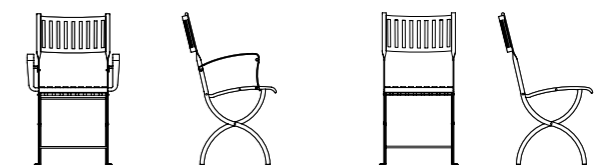

2 SEATER SOFA 1020€ Aprox.

LOUNGE ARMCHAIR 580€ Aprox.

POUF 370€ Aprox.

DINING ARMCHAIR 260€ Aprox.

DINING CHAIR 235€ Aprox.

FOLDING ARMCHAIR 285€ Aprox.

FOLDING CHAIR 250€ Aprox.

COFFEE TABLE 260€ Aprox.