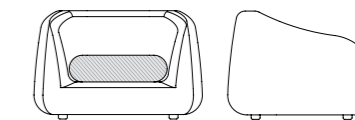

ARMCHAIR 1050€ Aprox.