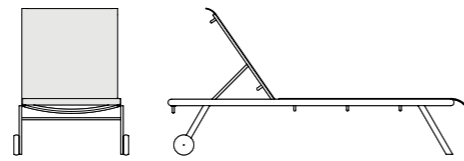

SUNBED 460€ Aprox.

SMART - SIDE TABLE 98€ Aprox.

Elisir colors and textures

MATERIAL

MATERIAL

SEAT AND BACK CUSHIONS

SEAT AND BACK CUSHIONS

MATERIAL