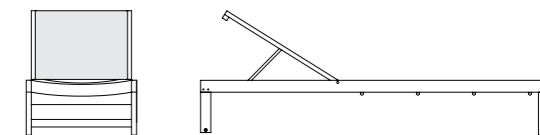

SUNBED - TEAK + ETHITEX 790€ Aprox.

Sand colors and textures