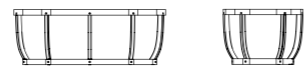

LOUNGE ARMCHAIR 1.400€ Aprox.

2 SEATER SOFA 2.500€ Aprox.

SOFA XL 3.100€ Aprox.

PORCH SWING 3.500€ Aprox.

SMALL COFFEE TABLE 380€ Aprox.

LARGE COFFEE TABLE 480€ Aprox.

Swing colors and textures

MATERIAL
Pickled Teak