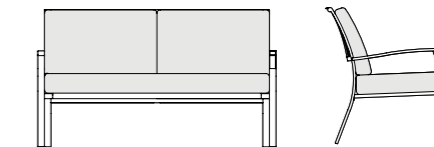

ELISIR

This furniture collection, inspired by classic design yet ready to meet all contemporary outdoor living needs, displays a timeless style with a complete and coordinated range, from seats to tables and accessory items.

Esta colección de muebles está inspirada en el diseño clásico y a la vez listo para satisfacer todas las necesidades contemporáneas al aire libre, un estilo atemporal con una completa gama coordinada, desde asientos para mesas y accesorios.

2 SEATER SOFA 1020€ Aprox.