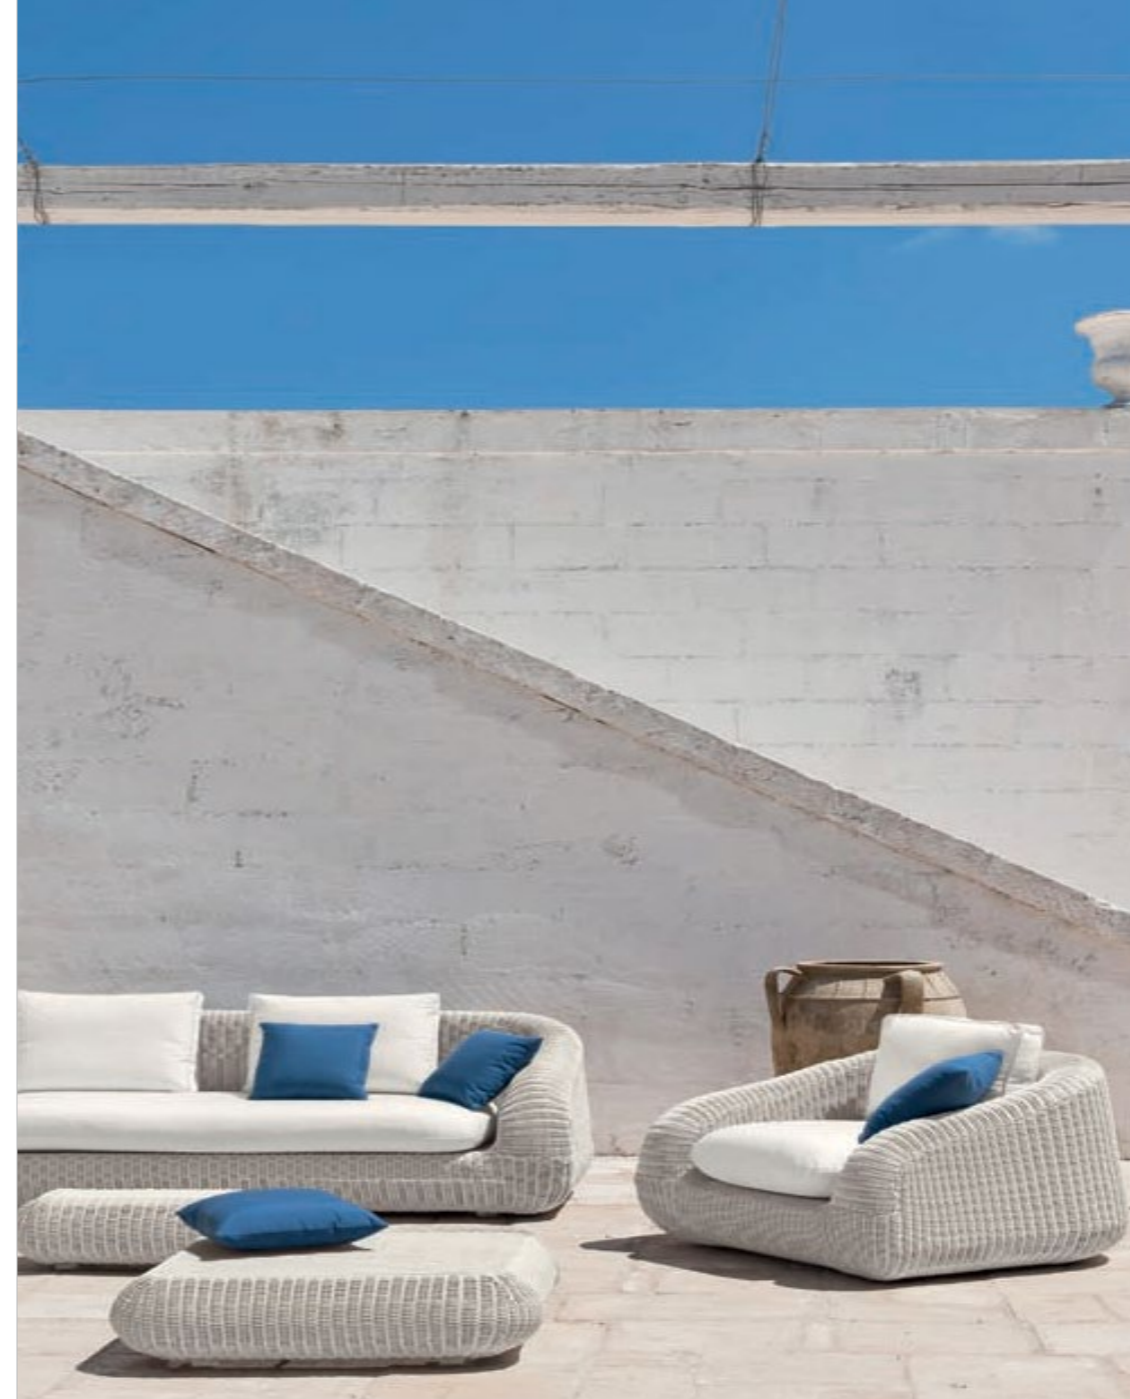

FOOTSTOOL 270€ Aprox.

RECTANGULAR COFFEE TABLE 695€ Aprox.

SUNBED 1.520€ Aprox.

DOUBLE SUNBED 2.850€ Aprox.

Cube colors and textures

MATERIAL
White

MATERIAL
Bark

MATTRESS
Ivory