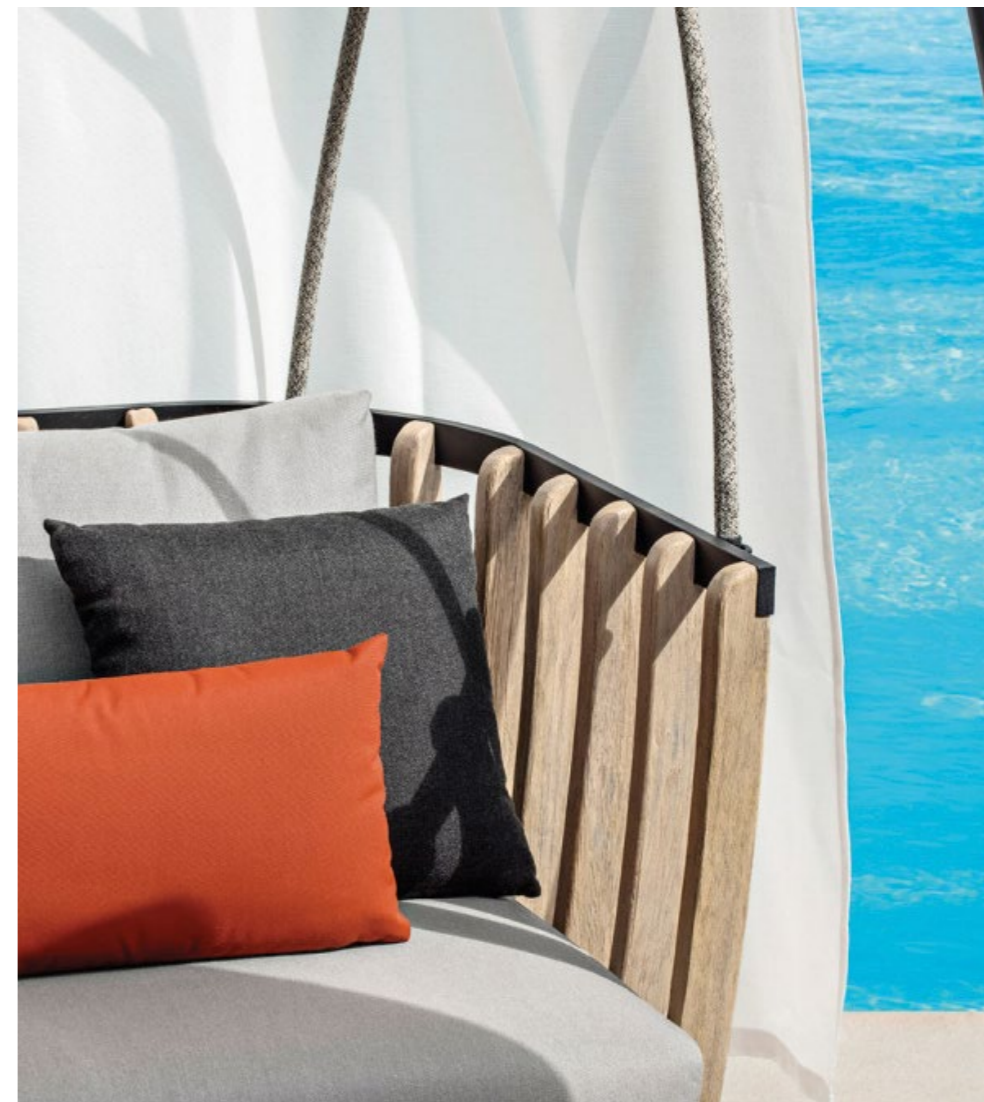

WARMWHITE ALUMINIUM

NATURAL TEAK

RUG - INDIGO BLUE

ACRYLIC WHITE STONE

PICKLED TEAK

ACRYLIC RED EARTH

A NATURAL, EXCLUSIVE LIFESTYLE.

Go Plus has developed a concept of continuity between interior space, exterior architecture and the natural landscape, expressed through an in-depth study of shapes, materials and colours.