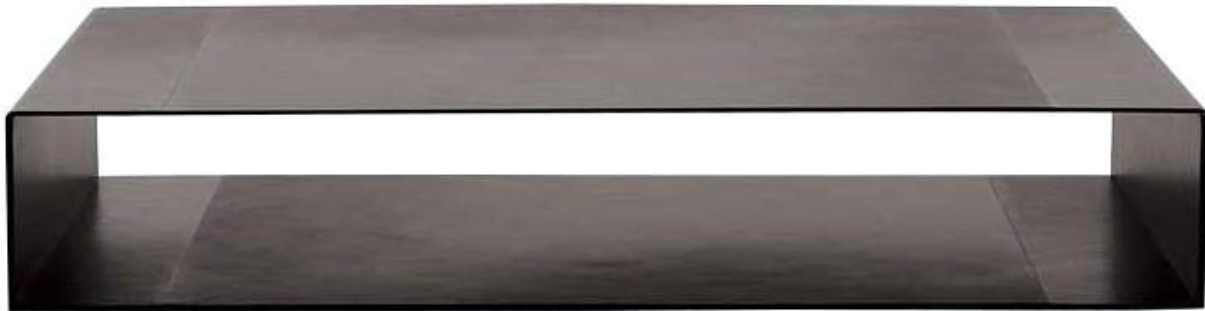

Left. Swing outdoor

Right. Swing

Left. Bloom  
Right. Stanford

Moore, Low Table; Metal Covered With En-Plain Leather, Colour 04.

Left. Thais  
Right. Arabesque

Hervè

GO + 10

Milvia  
Rex